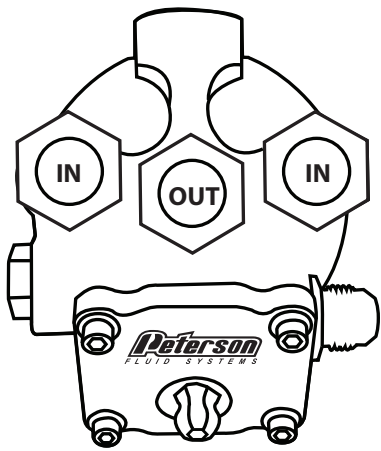

Wet Sump System  
Internal Pump

Wet Sump System External Pump

Dry Sump System

Large Primer Remote Mount